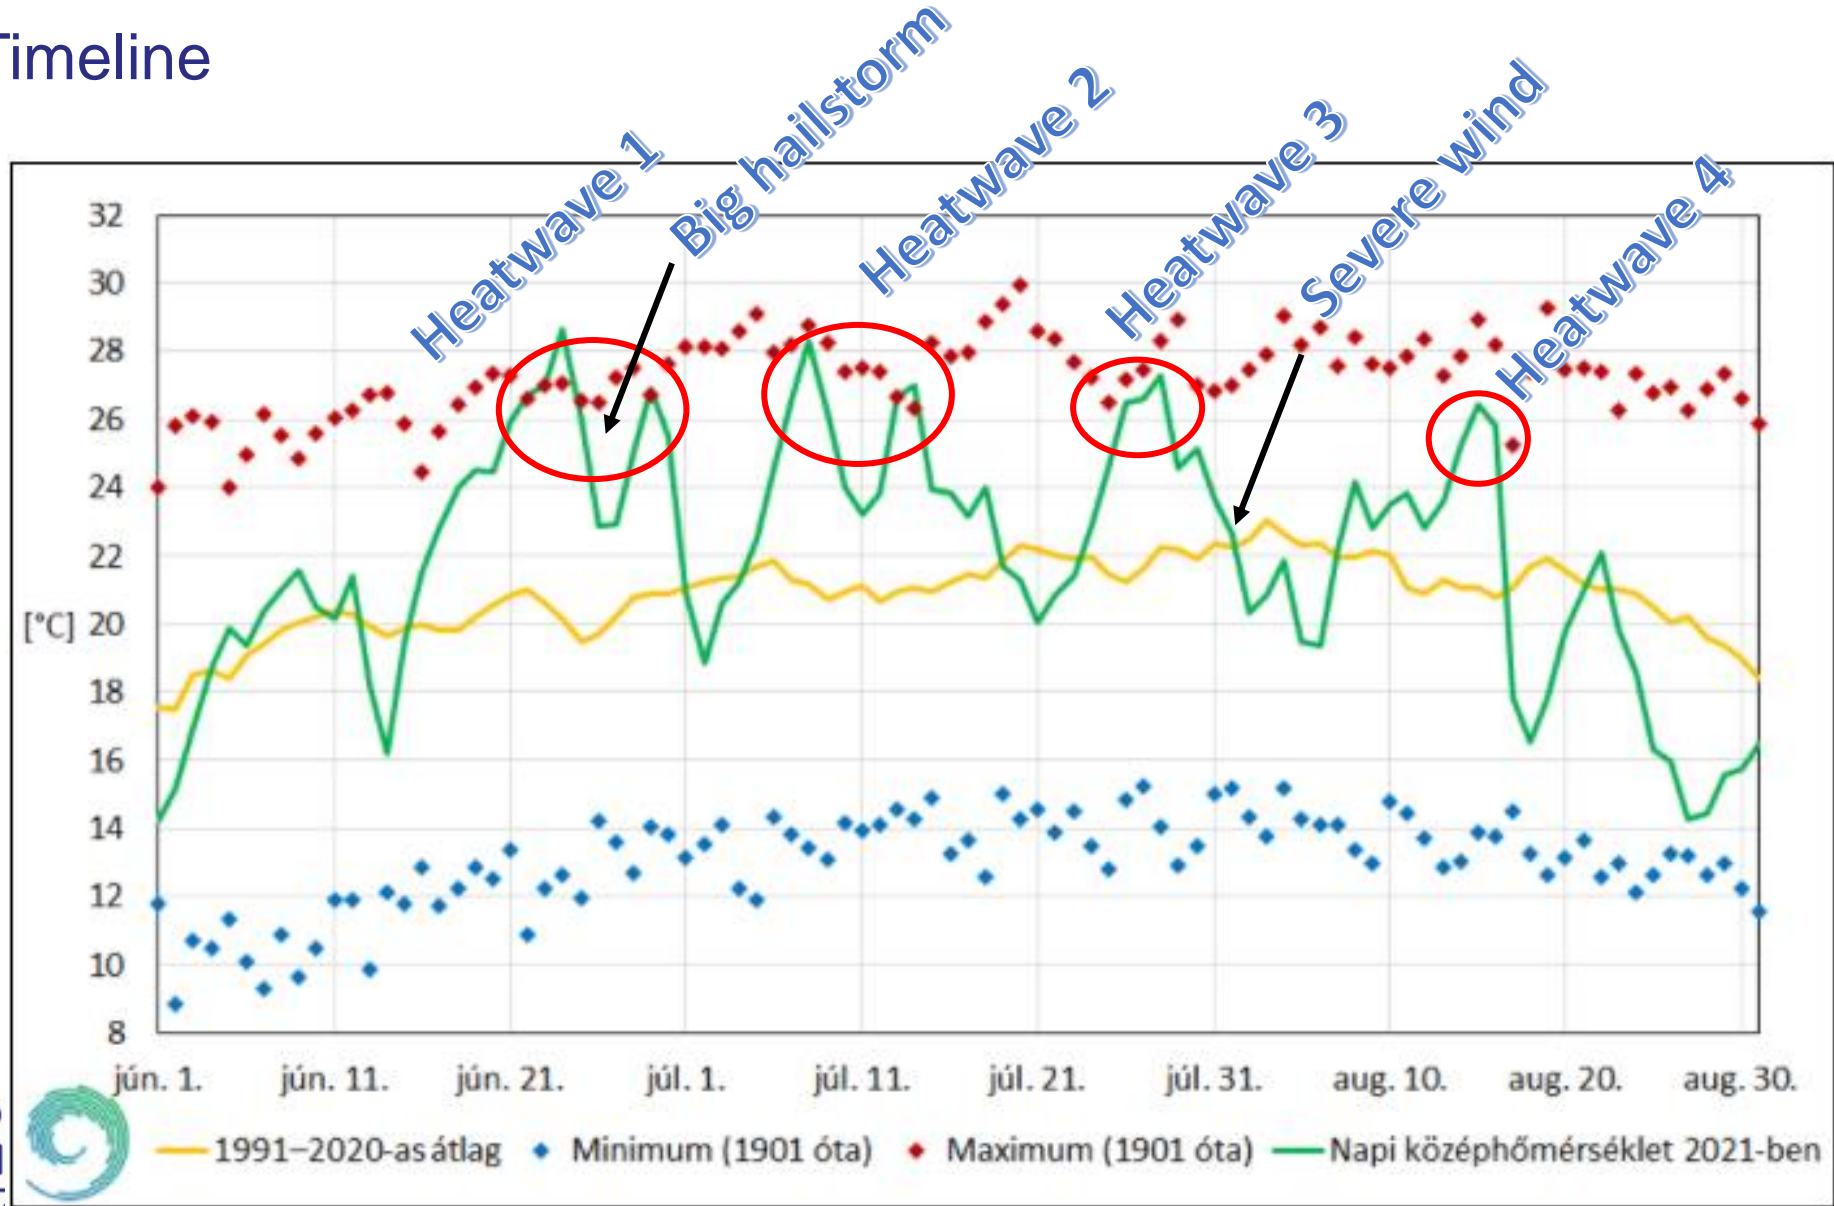

Timeline

OMSZ