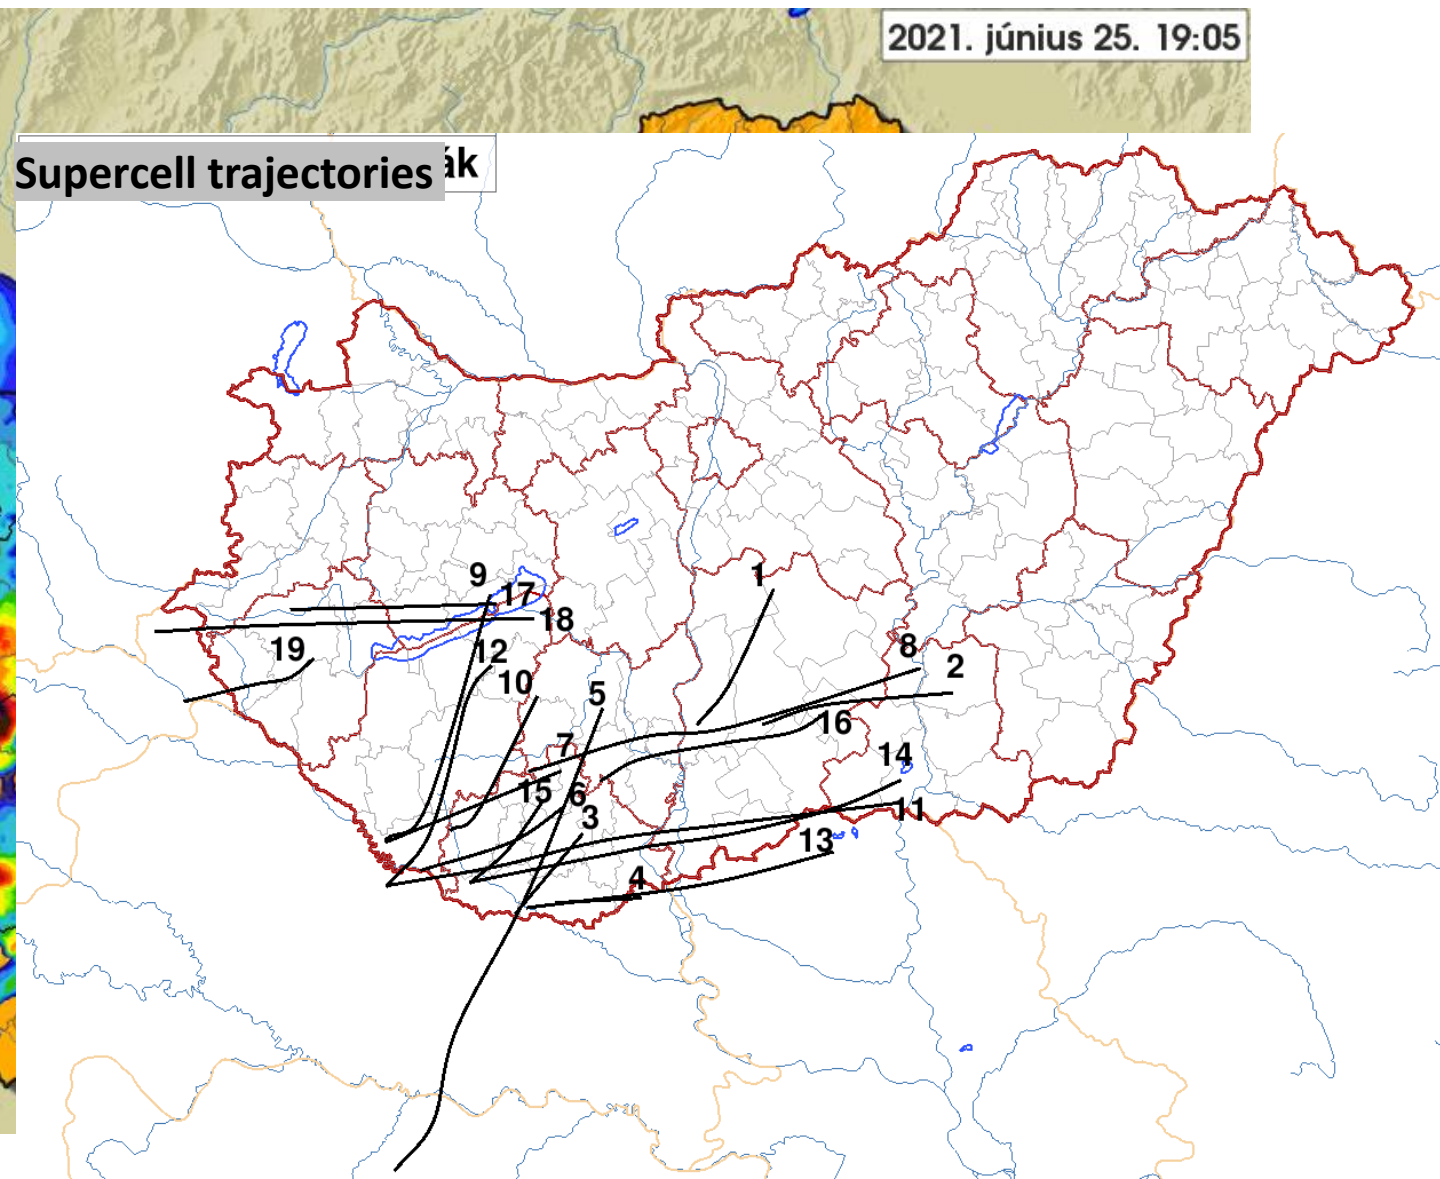

Severe thunderstorms with hailstorms 25. 06. 2021.