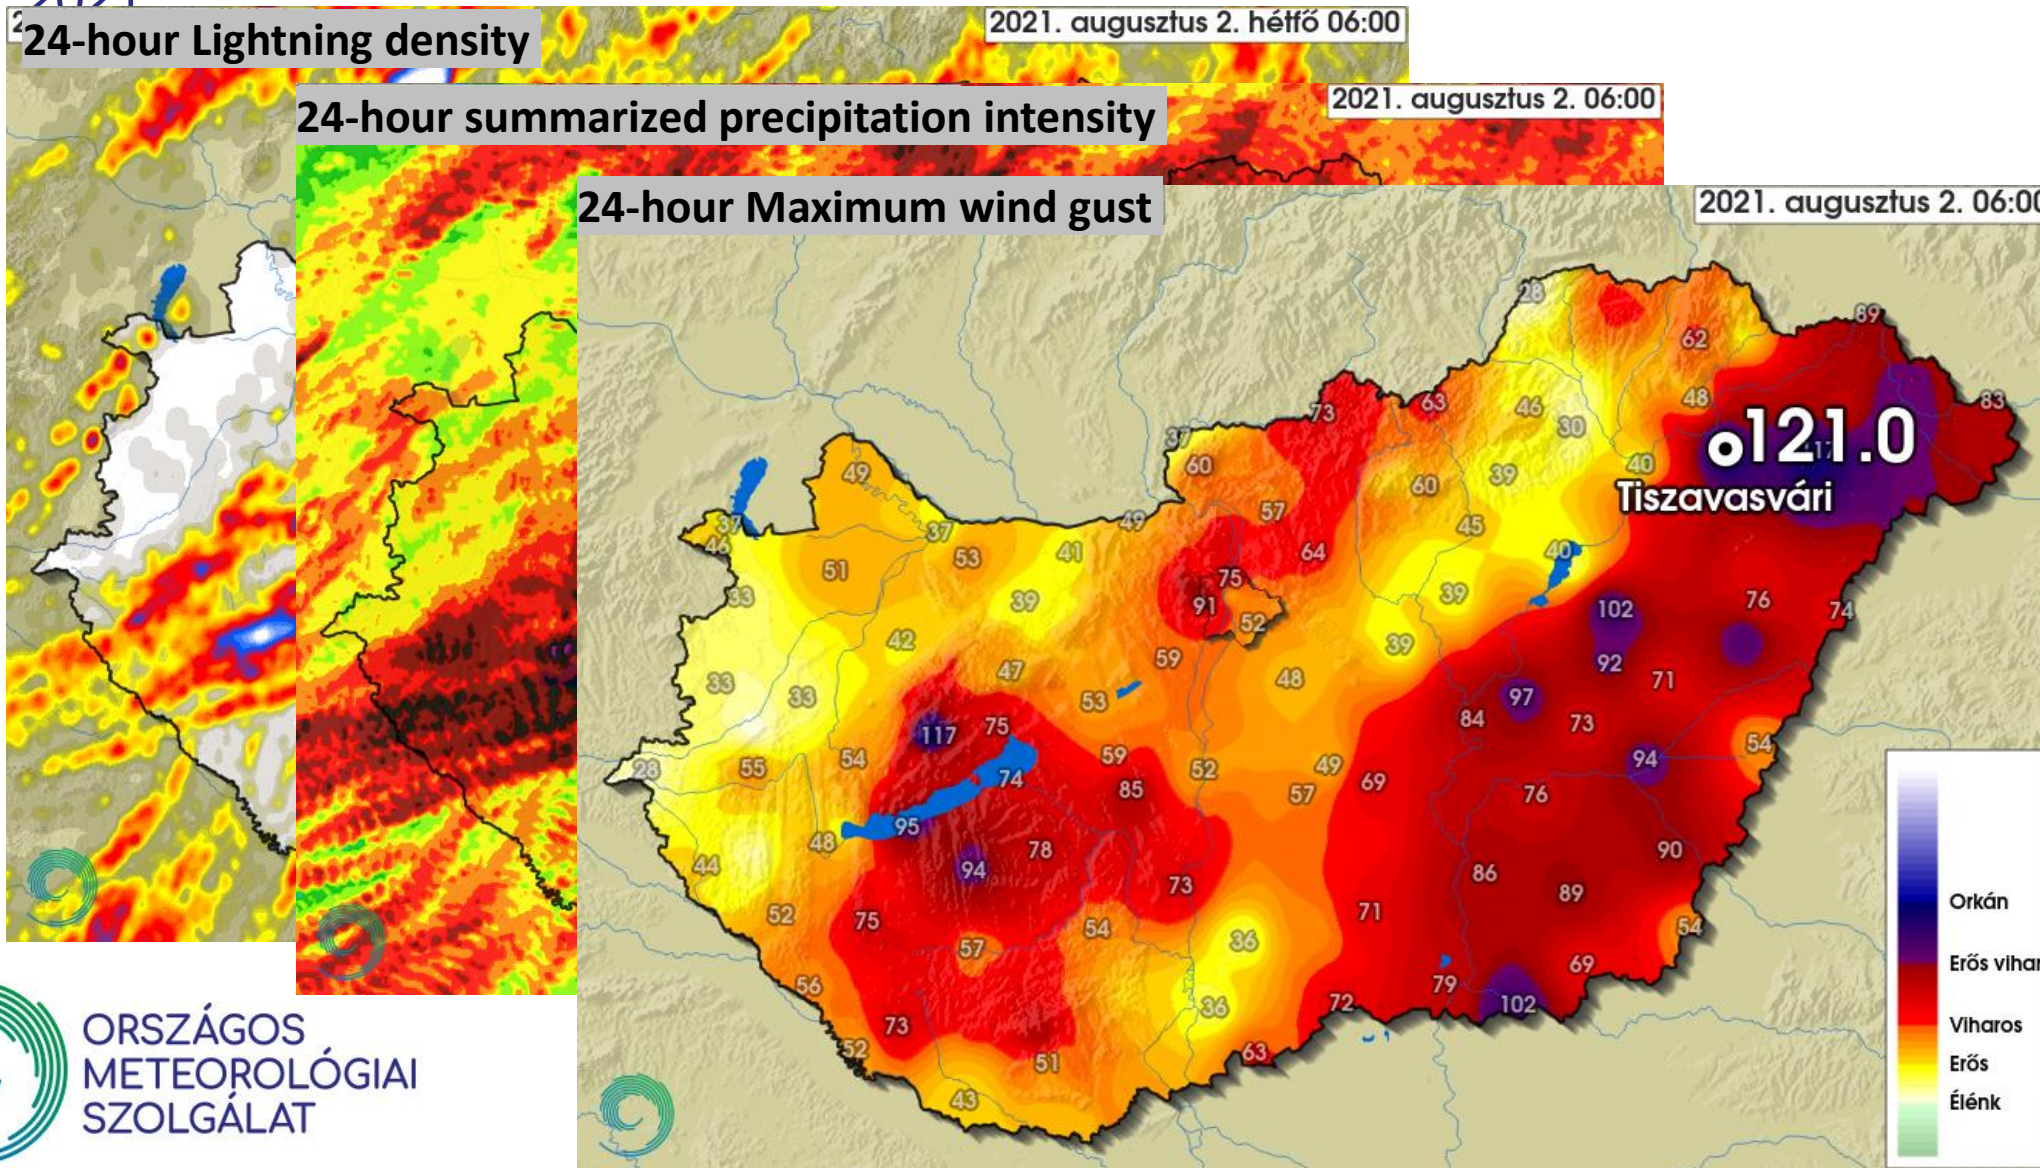

Severe thunderstorms with widespread wind damages 01. 08.

2021

24-hour Lightning density

2021. augusztus 2. hétfő 06:00

24-hour summarized precipitation intensity

2021. augusztus 2. 06:00

24-hour Maximum wind gust

2021. augusztus 2. 06:00