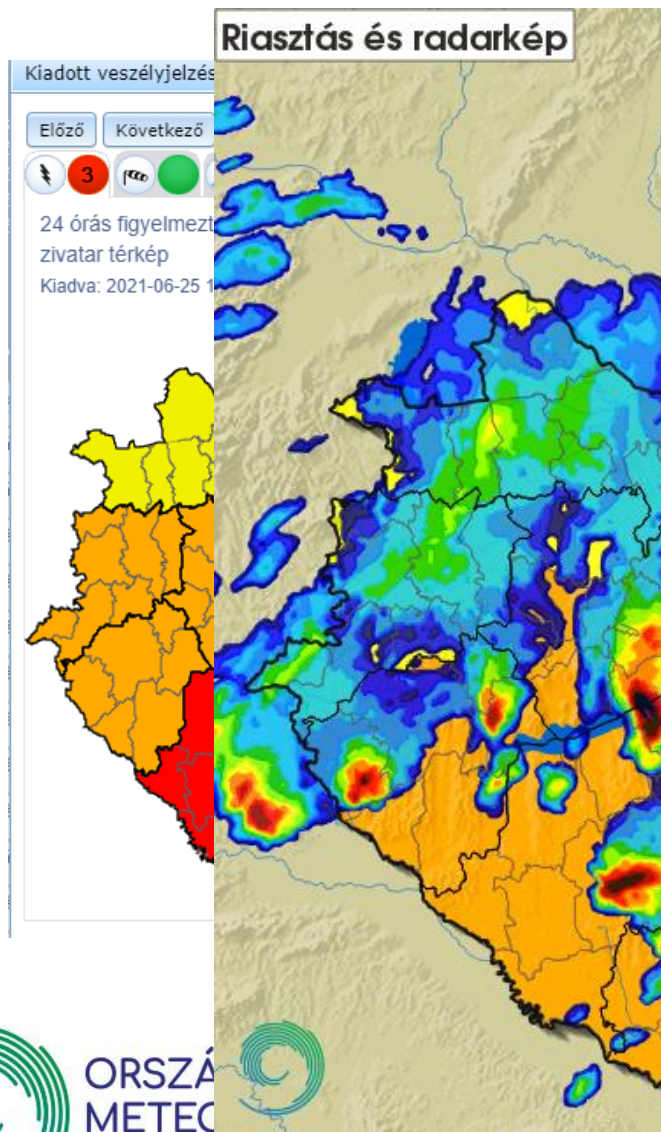

Severe thunderstorms with hailstorms 25. 06. 2021.