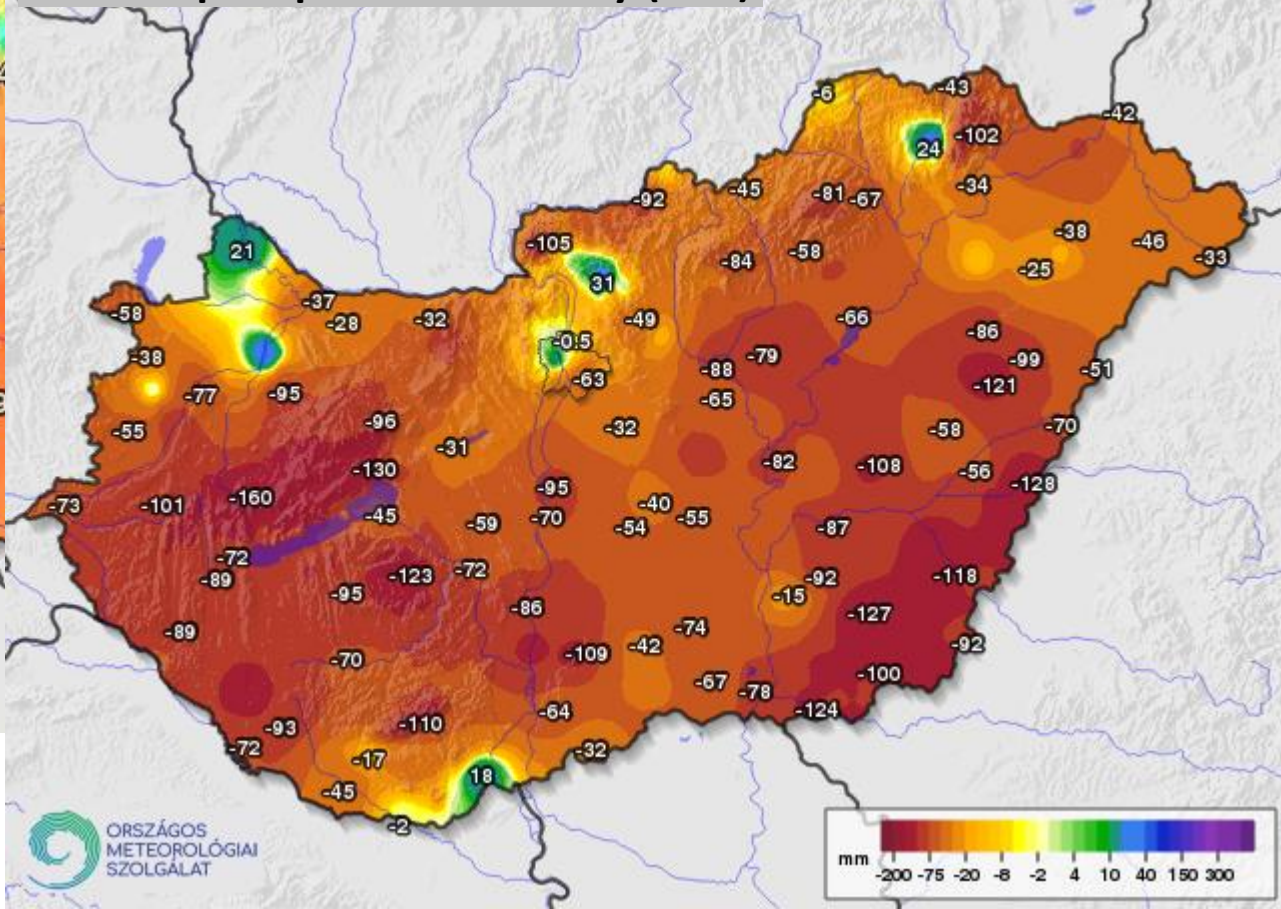

# Statistical informations about summer 2021

# Extreme drought (especially) in June (3<sup>rd</sup> driest since 1901)

# Statistical informations about summer 2021

Soil moisture at the end of summer (%) 1-es rétegben [%] 2021. szeptember 01.

Summer precipitation anomaly (mm) 2021-08-31 02:00 (00:00 UTC)