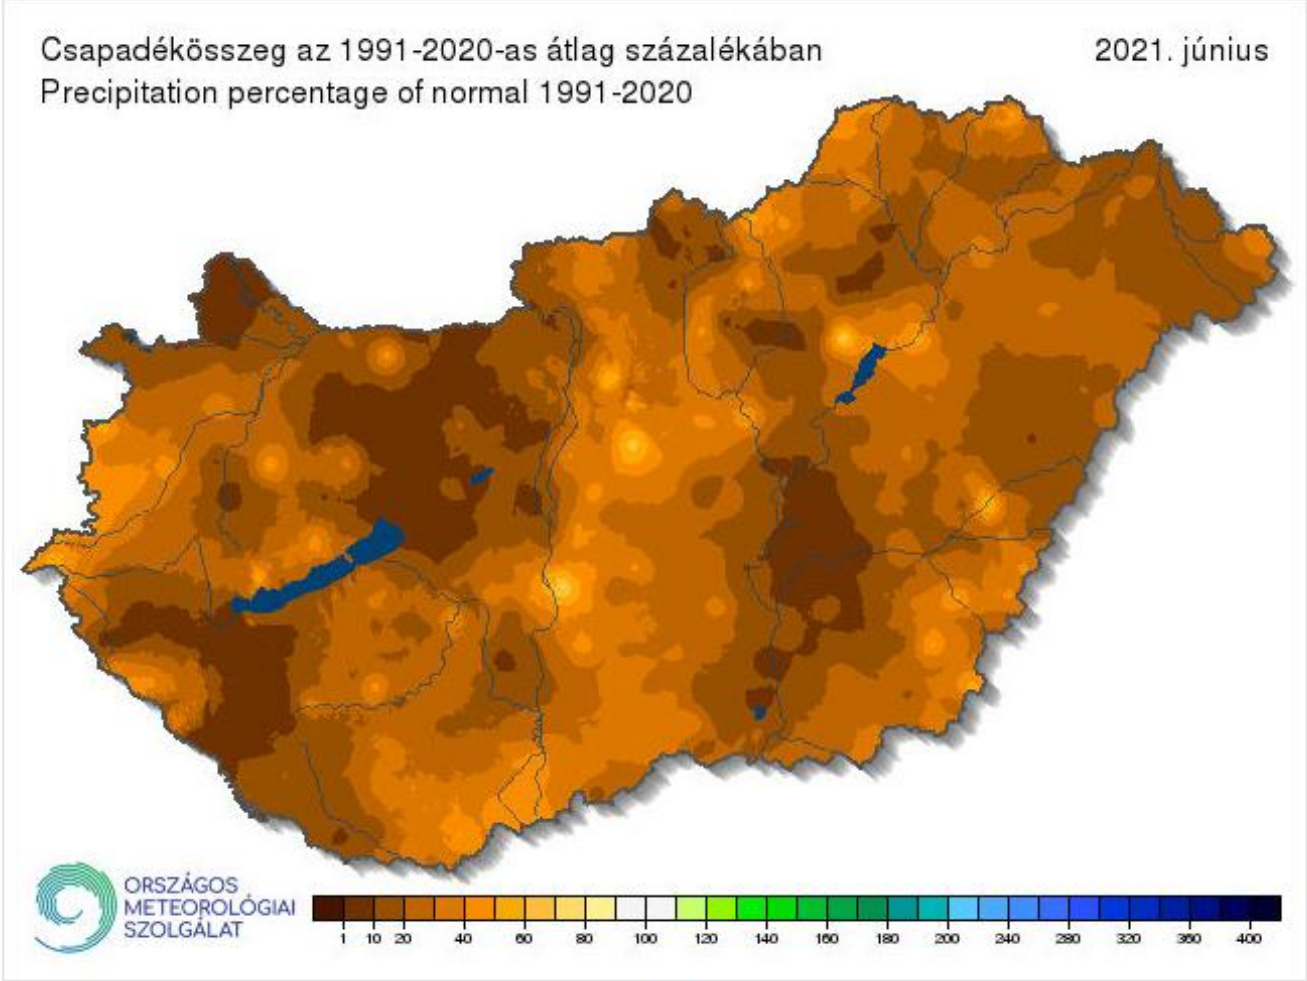

# Outline

Extreme...

1. ...Heatwaves
2. ...Thunderstorms with hailstorms (red warning, 25. 06. 2021.)
3. ...Thunderstorms with widespread wind damage (red warning 01. 08. 2021.)

## Heatwaves during 2021

# Extreme drought (especially) in June (3<sup>rd</sup> driest since 1901)